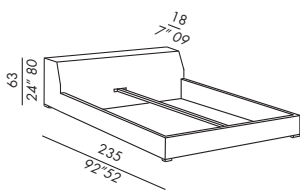

piano ortopedico
orthopedic base